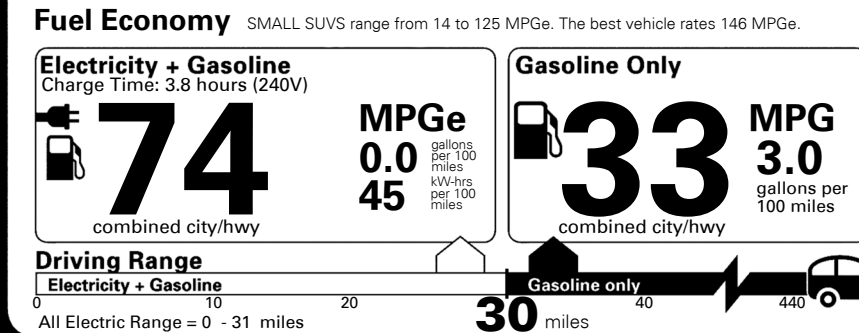

EPA DOT Fuel Economy and Environment

Plug-In Hybrid Vehicle Electricity-Gasoline

You save \$2,000
 in fuel costs over 5 years compared to the average new vehicle.

Annual fuel cost \$1,300

Actual results will vary for many reasons, including driving conditions and how you drive and maintain your vehicle. The average new vehicle gets 29 MPG and costs \$8,500 to fuel over 5 years. Cost estimates are based on 15,000 miles per year at \$3.30 per gallon and \$0.17 per kW-hr. This is a dual fueled automobile. MPGe is miles per gasoline gallon equivalent. Vehicle emissions are a significant cause of climate change and smog.