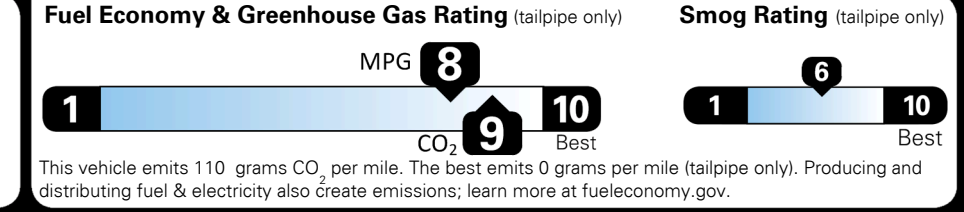

EPA DOT Fuel Economy and Environment

Plug-In Hybrid Vehicle Electricity-Gasoline

You save \$2,000
 in fuel costs over 5 years compared to the average new vehicle.

Annual fuel cost \$1,300

Actual results will vary for many reasons, including driving conditions and how you drive and maintain your vehicle. The average new vehicle gets 29 MPG and costs \$8,500 to fuel over 5 years. Cost estimates are based on 15,000 miles per year at \$3.30 per gallon and \$0.17 per kW-hr. This is a dual fueled automobile. MPGe is miles per gasoline gallon equivalent. Vehicle emissions are a significant cause of climate change and smog.